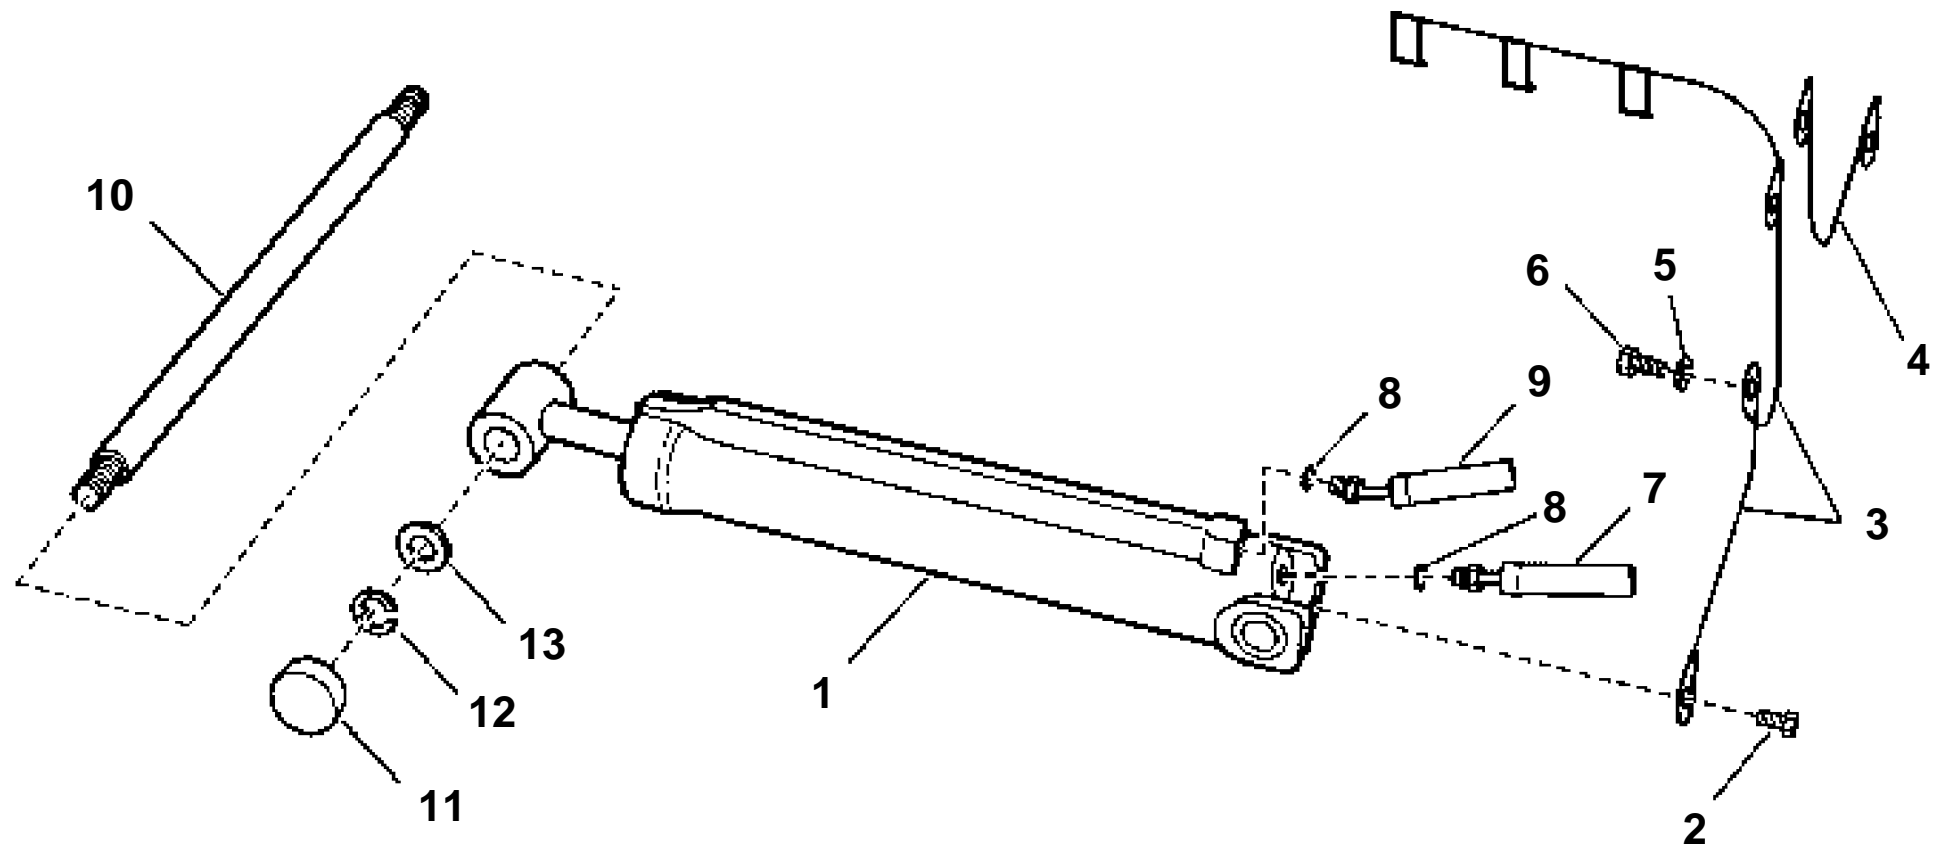

SX-M, -MACLT, -MDA, -MDB, -MHP, -MLT - TRIM CYLINDER

GR71800

SX-M, -MACLT, -MDA, -MDB, -MHP, -MLT - TRIM CYLINDER

| REF | PART NO. | QTY | DESCRIPTION | NOTES |
|-----|----------|-----|-----------------------------------------------------|------------------|
| 1 | 3857470 | 2 | Trimming cylinder | M, MDA, MDB, MHP |
| | 3857471 | 2 | Trimming cylinder, Limited trim | MLT, MACLT |
| 2 | 3852568 | 2 | Screw | |
| 3 | 3853848 | 1 | Ground cable, Port | |
| 4 | 3853849 | 1 | Ground cable, Stbd | |
| 5 | 3852193 | 1 | Washer | |
| 6 | 3852050 | 1 | Screw, Ground wire | |
| 7 | 3853857 | 1 | Hydraulic hose, Manifold to cyl, port, up | |
| | 3853855 | 1 | Hydraulic hose, Manifold to cyl, stbd, up | |
| 8 | 3852165 | 12 | O-ring, Oil line assy to valve body & tilt cylinder | |
| 9 | 3857523 | 1 | Oil line, Manifold to cyl, port, down | |
| | 3857524 | 1 | Oil line, Manifold to cyl, stbd, down | |
| 10 | 3857431 | 2 | Pivot pin, Tilt cylinder | |
| 11 | 3857522 | 4 | Cap, Pivot pins | |
| 12 | 3857521 | 4 | Clip | |
| 13 | 3857588 | 4 | Washer, Pivot pins | |